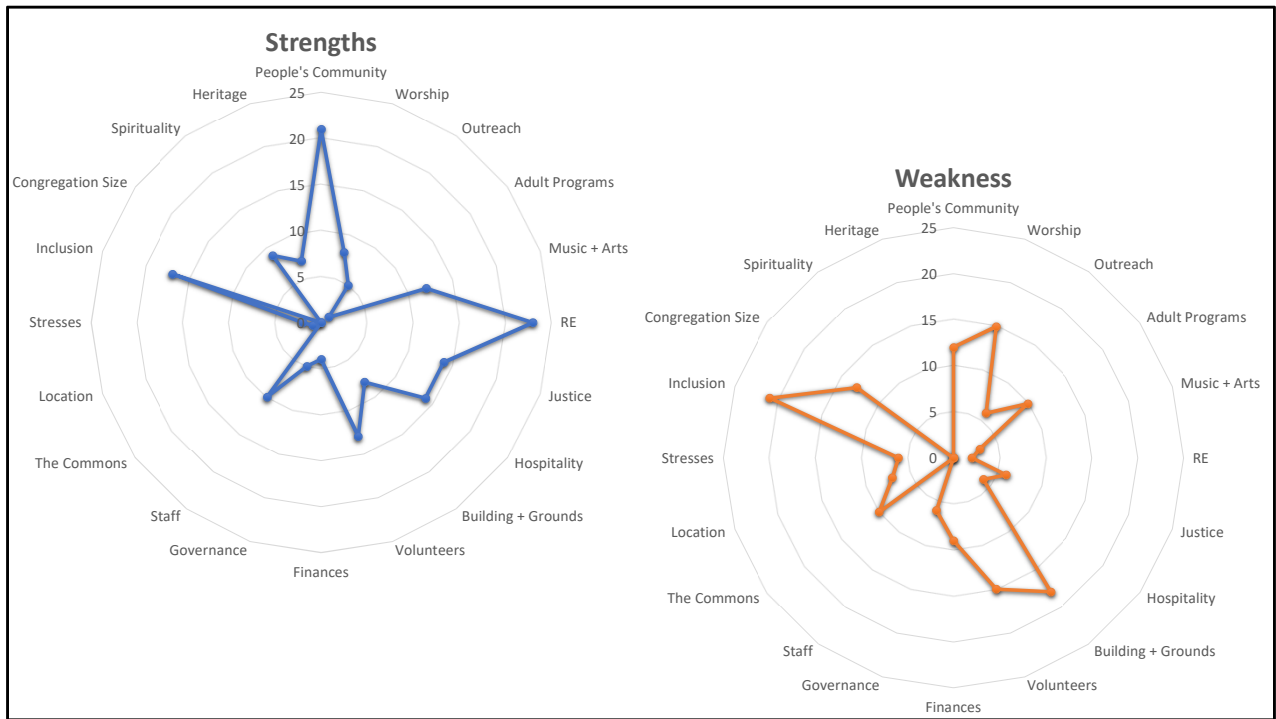

People's Church
of Kalamazoo

1758 N 10th St. Kalamazoo MI 49009
(269) 375-3262

WoW!

—
Conversation
Table Results

The WoW Team Transition

The Original Purpose

- ❖ Explore the possibility of a second service and the format it might take.

As we journeyed through the process the purpose transitioned.

WoW Team Focus Statement

- ❖ Investigate and make recommendations about ways to grow People's Church through enhancing our programs to best serve existing and new members.

This slide will be used as a reference to explain how the population that participated in the conversation tables (the blue bars) compares to the population of the congregation.

This slide, and the next one, will be used to show the patterns in the data.