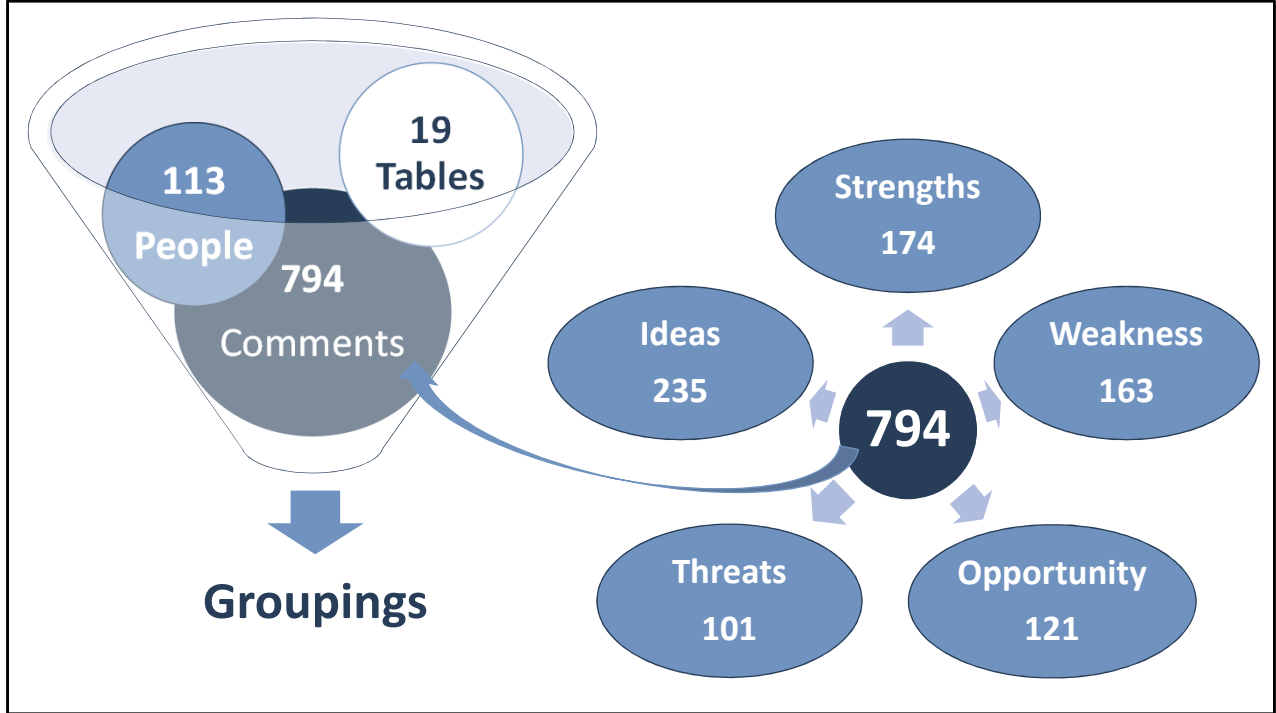

This slide will be used as a reference for us to describe the methodology of our data collection process and a high level summary of our results.