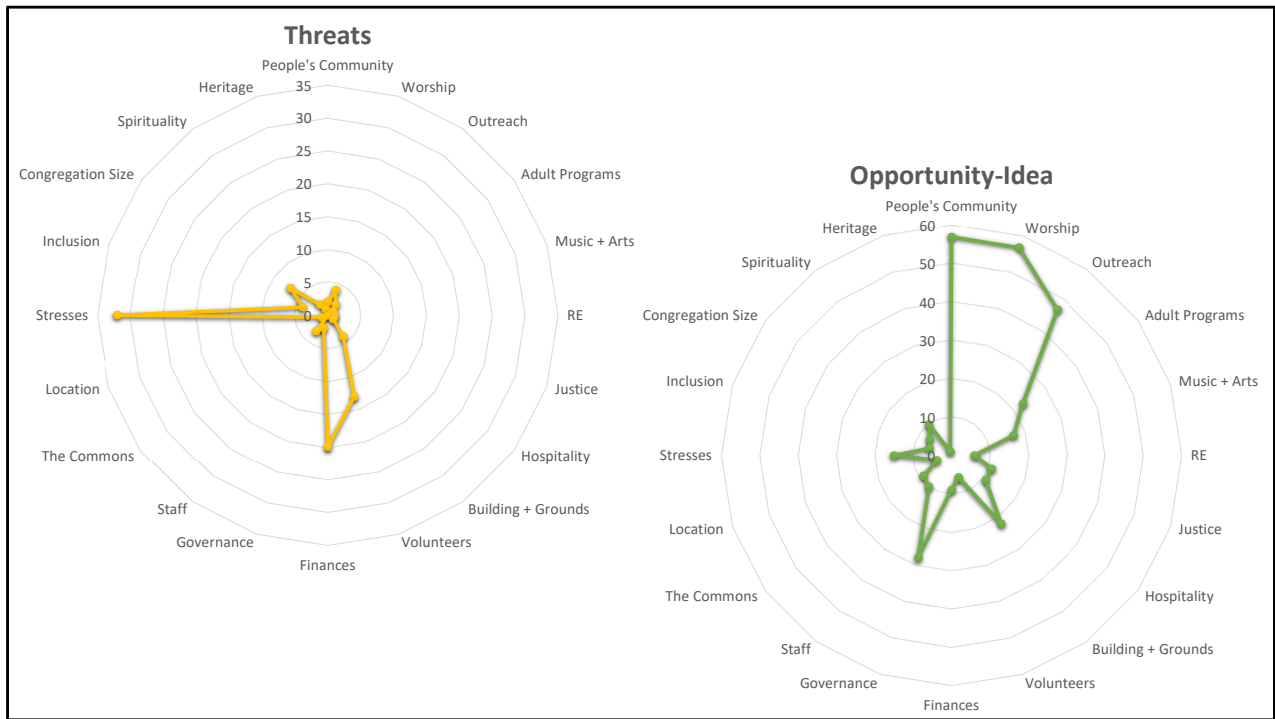

As we journeyed through the process the purpose transitioned.

WoW Team Focus Statement

- ❖ Investigate and make recommendations about ways to grow People's Church through enhancing our programs to best serve existing and new members.

The WoW Team Focus Statement is from our meeting in May 2018.

This slide will be used as a reference for us to describe the methodology of our data collection process and a high level summary of our results.

This slide will be used as a reference to explain how the population that participated in the conversation tables (the blue bars) compares to the population of the congregation.

This slide, and the next one, will be used to show the patterns in the data.

This chart shows our data organized into Missions, Resources and Influences and shows the total number of comment in each category from most to least.

This graphic was discussed at our meeting to show influences and resources as the structure we need to feed the fire of our missions. The size of the text used for each name is roughly proportional to the number of comments for that category.