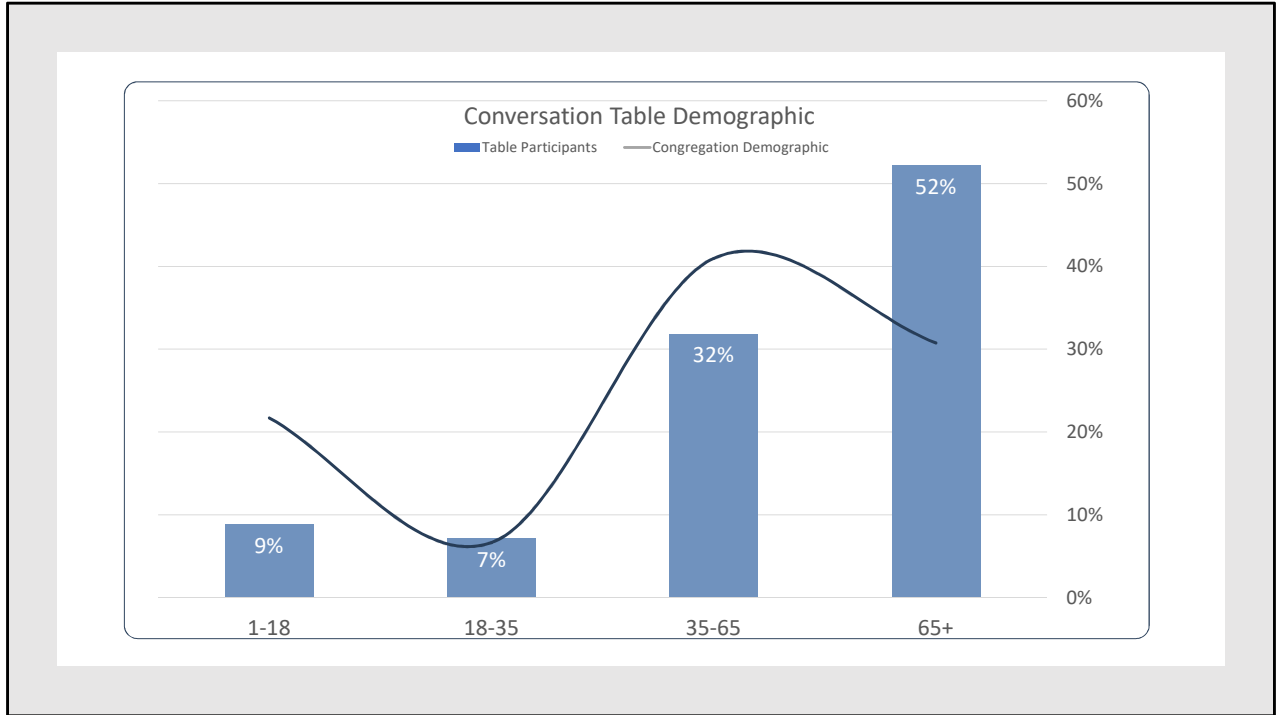

As we journeyed through the process the purpose transitioned.

WoW Team Focus Statement

- ❖ Investigate and make recommendations about ways to grow People's Church through enhancing our programs to best serve existing and new members.

This slide will be used as a reference to explain how the population that participated in the conversation tables (the blue bars) compares to the population of the congregation.

This slide, and the next one, will be used to show the patterns in the data.

This chart shows our data organized into Missions, Resources and Influences and shows the total number of comment in each category from most to least.

This graphic was discussed at our meeting to show influences and resources as the structure we need to feed the fire of our missions. The size of the text used for each name is roughly proportional to the number of comments for that category.