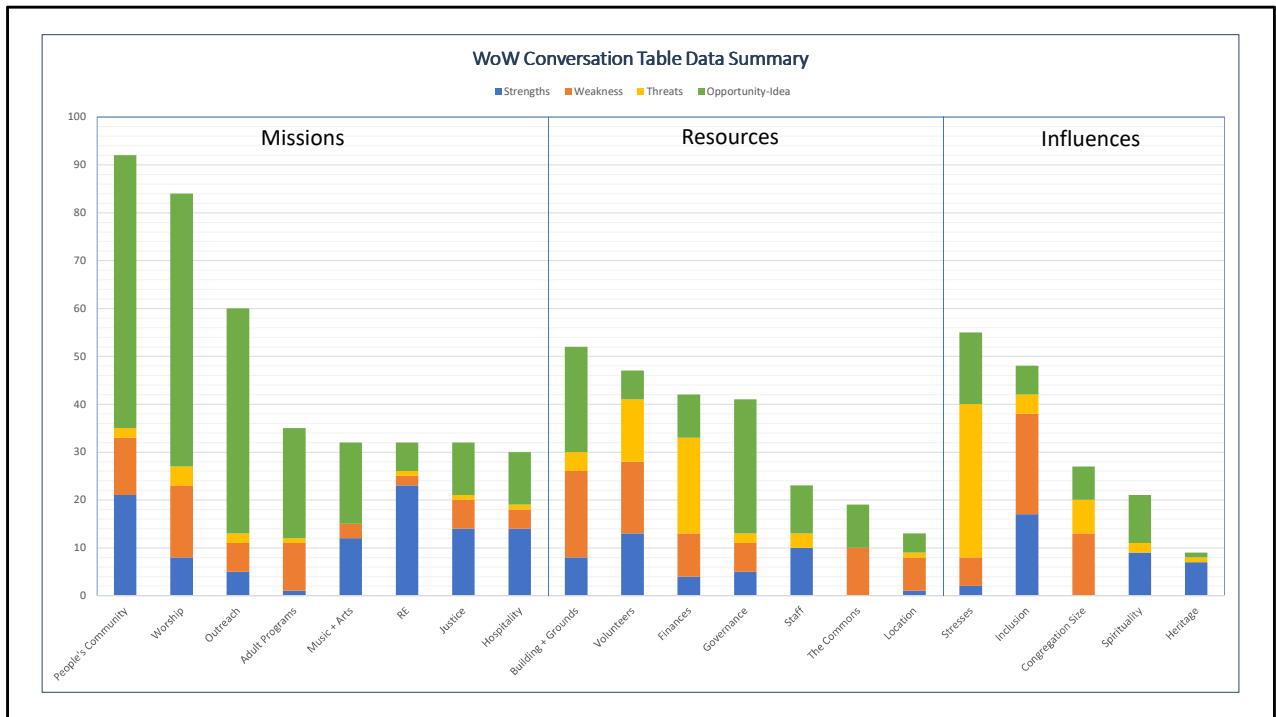

This slide will be used as a reference to explain how the population that participated in the conversation tables (the blue bars) compares to the population of the congregation.

This slide, and the next one, will be used to show the patterns in the data.

This chart shows our data organized into Missions, Resources and Influences and shows the total number of comment in each category from most to least.

This graphic was discussed at our meeting to show influences and resources as the structure we need to feed the fire of our missions. The size of the text used for each name is roughly proportional to the number of comments for that category.